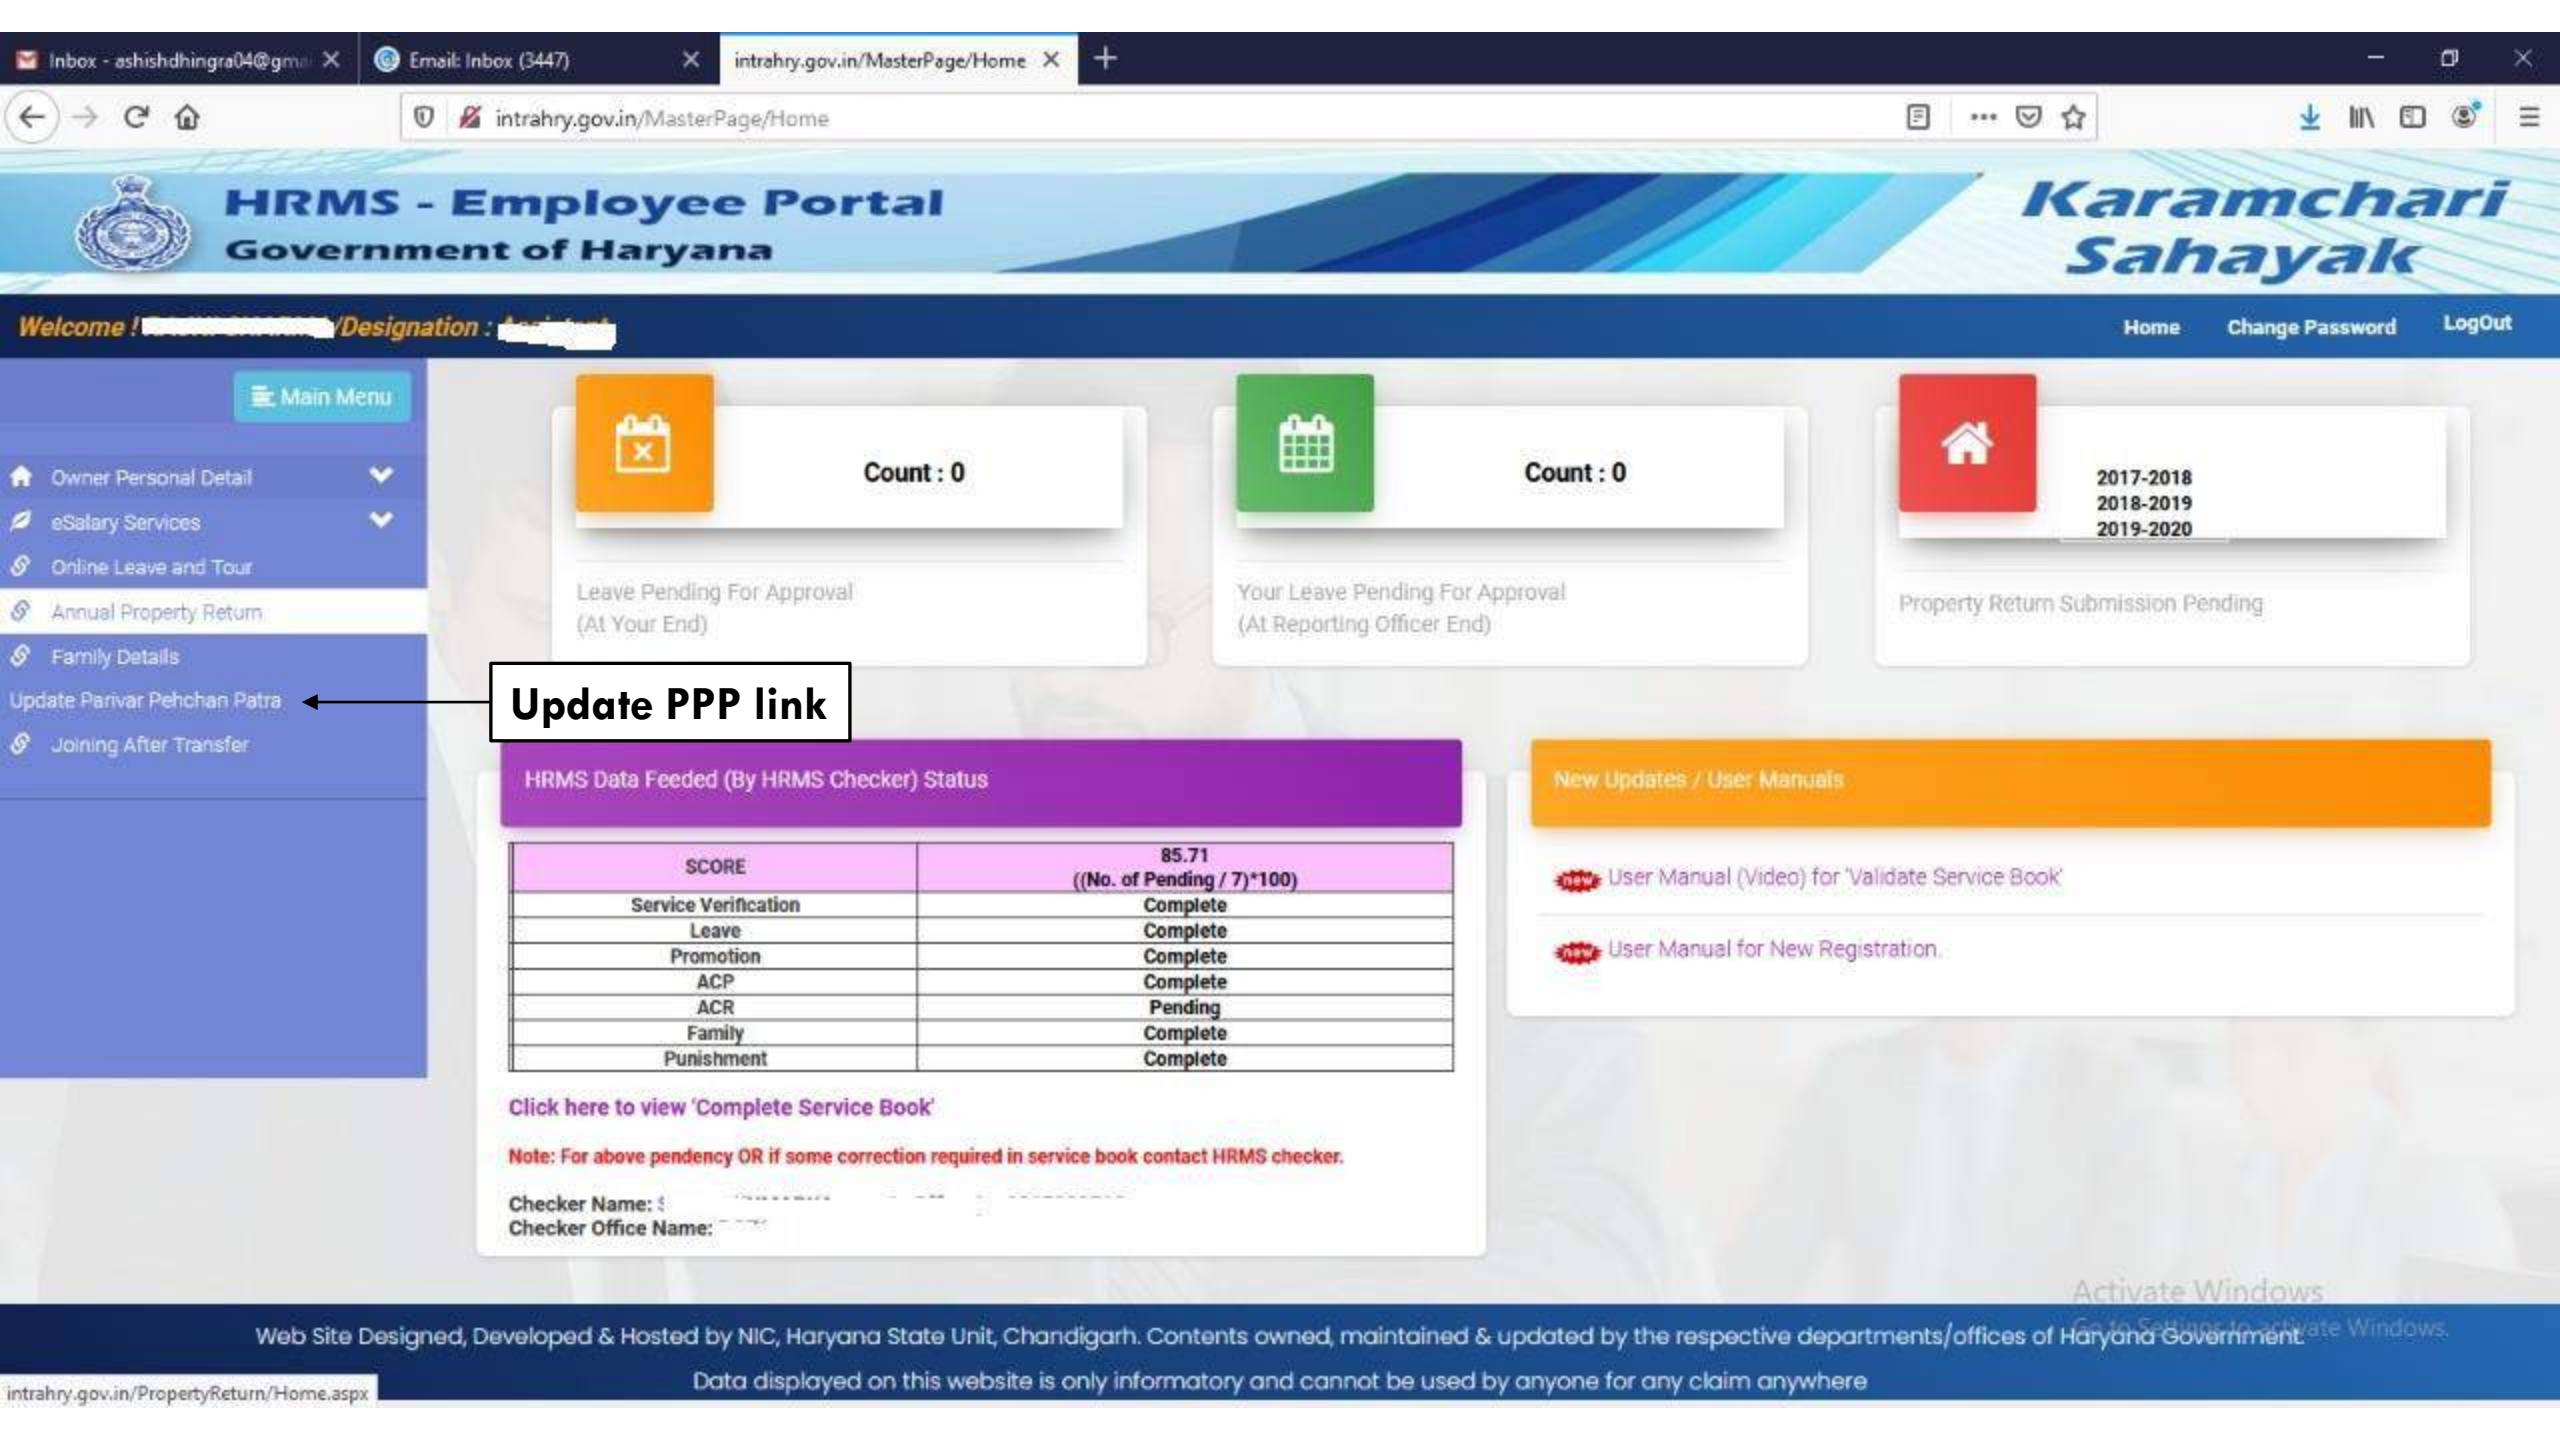

### LOGIN

Enter your credentials to login.

Enter Payee Code or Mobile No

Enter Password

Enter Code **35207**

**Login** **New Registration**

[Forgot password ?](#) [Help ?](#)

**new** User Manual for New Registration.

**new** Download Employee Mobile App (Karamchari

Type here to search

14:25  
14-10-2020